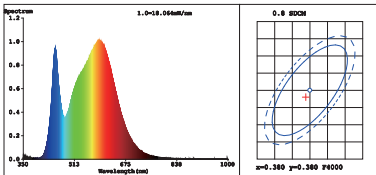

## FEATURES

1. With latest LED technology-high lumen COB LED
2. GU10 base, normal size.
3. 240V, 50Hz, 8W
4. 38° beam angle
5. Average life up to 50000 hours.

3000K

4000K

5700K

Model	GU10
Voltage	AC220-240V 50/60Hz
LED	COB
Lifespan	>50,000Hrs
Dimension	ø50*53mm
Warranty	2 years
Packaging	L51*W51*H65mm
Carton	100pcs/CTN
Carton Size	L54*W27.5*H14CM
Weight	N.W.: 3.3KG G.W.: 4.3KG