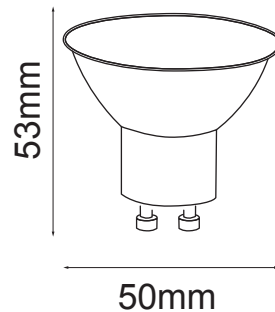

## FEATURES

1. With latest LED technology-high lumen COB LED
2. GU10 base, normal size.
3. 240V, 50Hz, 8W
4. 38° beam angle
5. Average life up to 50000 hours.

3000K

4000K

5700K

Model	GU10
Voltage	AC220-240V 50/60Hz
LED	COB
Lifespan	>50,000Hrs
Dimension	ø50*53mm
Warranty	2 years
Packaging	L51*W51*H65mm
Carton	100pcs/CTN
Carton Size	L54*W27.5*H14CM
Weight	N.W.: 3.3KG G.W.: 4.3KG