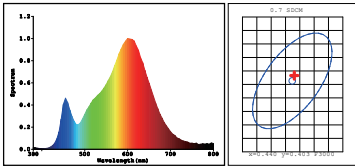

## FEATURES

1. With latest LED technology-high lumen COB LED
2. GU10 base, normal size.
3. 240V, 50Hz, 8W
4. 38° beam angle
5. Average life up to 50000 hours.

3000K

4000K

5700K

Model	GU10
Voltage	AC220-240V 50/60Hz
LED	COB
Lifespan	>50,000Hrs
Dimension	ø50*53mm
Warranty	2 years
Packaging	L51*W51*H65mm
Carton	100pcs/CTN
Carton Size	L54*W27.5*H14CM
Weight	N.W.: 3.3KG G.W.: 4.3KG