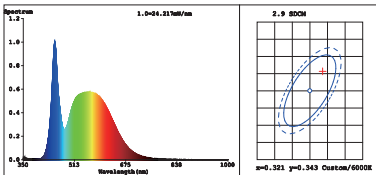

## FEATURES

1. With latest LED technology-high lumen COB LED
2. GU10 base, normal size.
3. 240V, 50Hz, 8W
4. 38° beam angle
5. Average life up to 50000 hours.

3000K

4000K

5700K

Model	GU10
Voltage	AC220-240V 50/60Hz
LED	COB
Lifespan	>50,000Hrs
Dimension	ø50*53mm
Warranty	2 years
Packaging	L51*W51*H65mm
Carton	100pcs/CTN
Carton Size	L54*W27.5*H14CM
Weight	N.W.: 3.3KG G.W.: 4.3KG